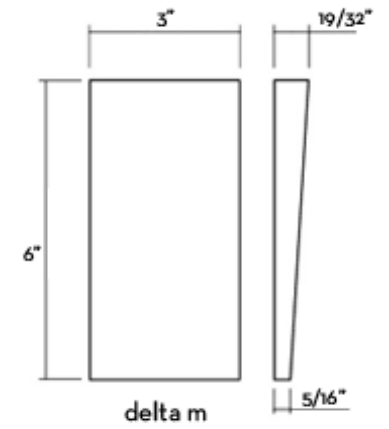

# TOWN & COUNTRY SURFACES

T-817 - Wow Tile

Subway Lab - Line One