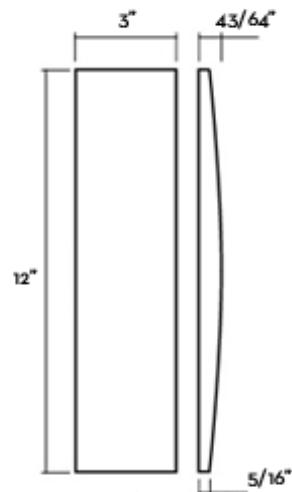

# TOWN & COUNTRY SURFACES

T-817 - Wow Tile

Subway Lab Collection - Line Two

liso xl

dome

new bevel

delta xl

arch

edge xl & corner