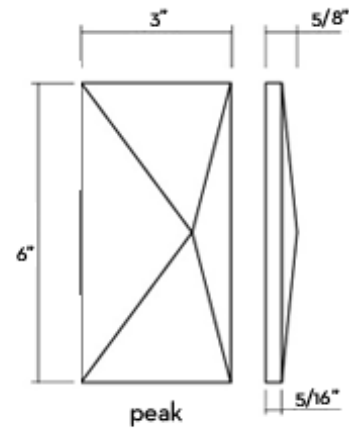

# TOWN & COUNTRY SURFACES

T-817 - Wow Tile

Subway Lab - Line One