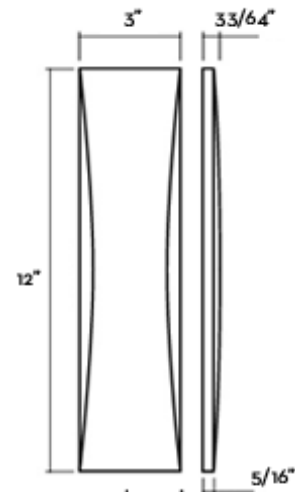

# TOWN & COUNTRY SURFACES

T-817 - Wow Tile

Subway Lab Collection - Line Two

liso xl

dome

new bevel

delta xl

arch