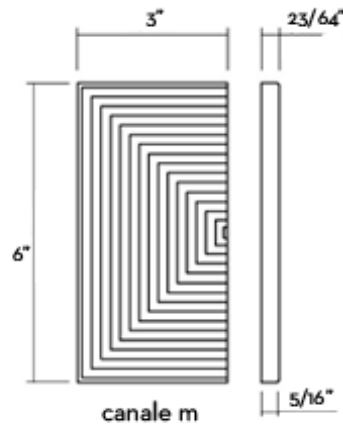

# TOWN & COUNTRY SURFACES

T-817 - Wow Tile

Subway Lab - Line One