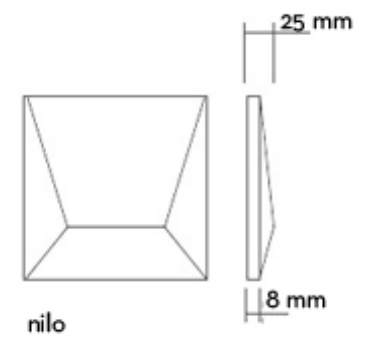

ash grey matte

graphite matte

TOWN & COUNTRY SURFACES

T-817 - Wow Tile

5x5 Designs

TOWN & COUNTRY SURFACES

T-817 - Wow Tile

10x10 Designs

5x10 Designs

TOWN & COUNTRY SURFACES

T-817 - Wow Tile

Hex Designs

Trim

TOWN & COUNTRY SURFACES

T-817 - Wow Tile

TOWN & COUNTRY SURFACES