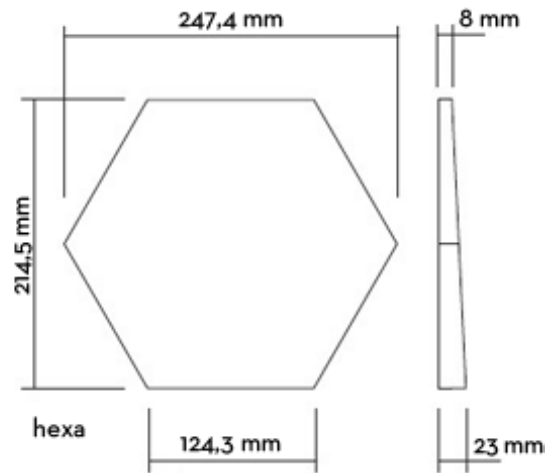

ash grey matte

graphite matte

TOWN & COUNTRY SURFACES

T-817 - Wow Tile

5x5 Designs

TOWN & COUNTRY SURFACES

T-817 - Wow Tile

10x10 Designs

5x10 Designs

TOWN & COUNTRY SURFACES

T-817 - Wow Tile

Hex Designs

Trim

TOWN & COUNTRY SURFACES

T-817 - Wow Tile

TOWN & COUNTRY SURFACES