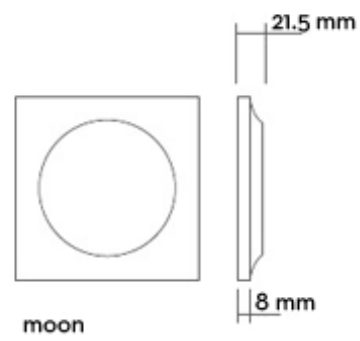

ash grey matte

graphite matte

TOWN & COUNTRY SURFACES

T-817 - Wow Tile

5x5 Designs

TOWN & COUNTRY SURFACES

T-817 - Wow Tile

10x10 Designs

5x10 Designs

TOWN & COUNTRY SURFACES

T-817 - Wow Tile

Hex Designs

Trim

TOWN & COUNTRY SURFACES

T-817 - Wow Tile

TOWN & COUNTRY SURFACES