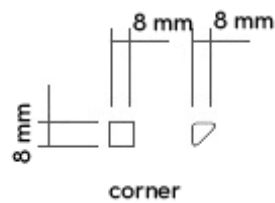

5x10 Designs

TOWN & COUNTRY SURFACES

T-817 - Wow Tile

Hex Designs

Trim

TOWN & COUNTRY SURFACES

T-817 - Wow Tile

TOWN & COUNTRY SURFACES