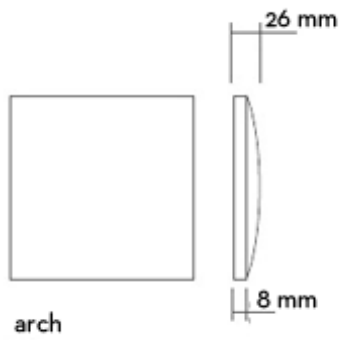

ash grey matte

graphite matte

TOWN & COUNTRY SURFACES

T-817 - Wow Tile

5x5 Designs

TOWN & COUNTRY SURFACES

T-817 - Wow Tile

10x10 Designs

5x10 Designs

TOWN & COUNTRY SURFACES

T-817 - Wow Tile

Hex Designs

Trim

TOWN & COUNTRY SURFACES

T-817 - Wow Tile

TOWN & COUNTRY SURFACES