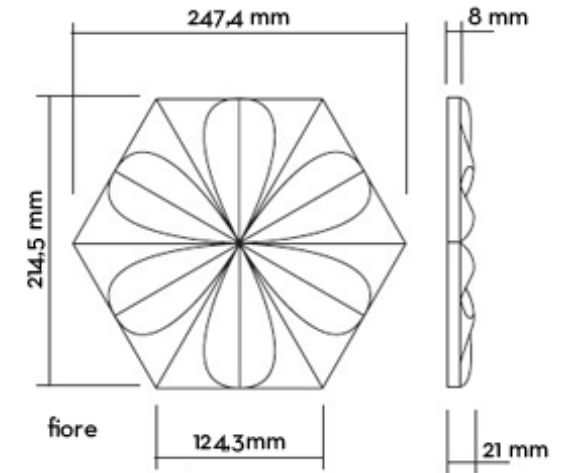

ash grey matte

graphite matte

TOWN & COUNTRY SURFACES

T-817 - Wow Tile

5x5 Designs

TOWN & COUNTRY SURFACES

T-817 - Wow Tile

10x10 Designs

5x10 Designs

TOWN & COUNTRY SURFACES

T-817 - Wow Tile

Hex Designs

Trim

TOWN & COUNTRY SURFACES

T-817 - Wow Tile

TOWN & COUNTRY SURFACES