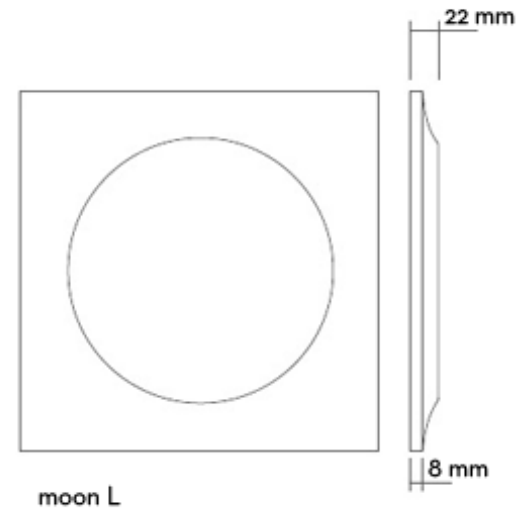

ash grey matte

graphite matte

TOWN & COUNTRY SURFACES

T-817 - Wow Tile

5x5 Designs

TOWN & COUNTRY SURFACES

T-817 - Wow Tile

10x10 Designs

5x10 Designs

TOWN & COUNTRY SURFACES

T-817 - Wow Tile

Hex Designs

Trim

TOWN & COUNTRY SURFACES

T-817 - Wow Tile

TOWN & COUNTRY SURFACES