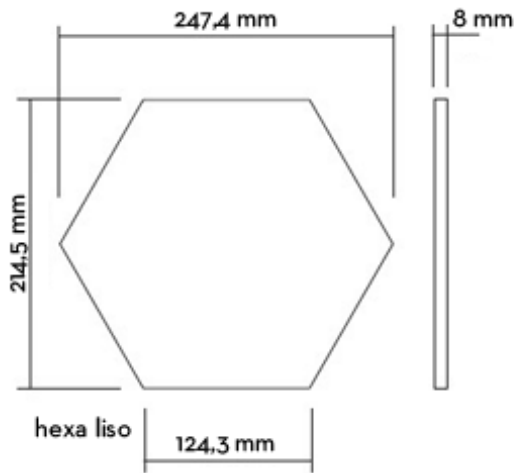

ash grey matte

graphite matte

TOWN & COUNTRY SURFACES

T-817 - Wow Tile

5x5 Designs

TOWN & COUNTRY SURFACES

T-817 - Wow Tile

10x10 Designs

5x10 Designs

TOWN & COUNTRY SURFACES

T-817 - Wow Tile

Hex Designs

Trim

TOWN & COUNTRY SURFACES

T-817 - Wow Tile

TOWN & COUNTRY SURFACES