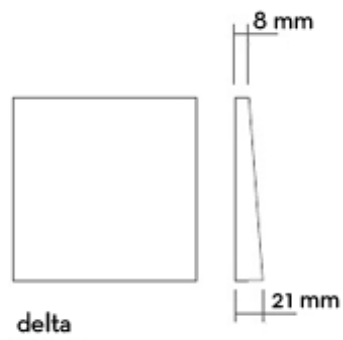

ash grey matte

graphite matte

TOWN & COUNTRY SURFACES

T-817 - Wow Tile

5x5 Designs

TOWN & COUNTRY SURFACES

T-817 - Wow Tile

10x10 Designs

5x10 Designs

TOWN & COUNTRY SURFACES

T-817 - Wow Tile

Hex Designs

Trim

TOWN & COUNTRY SURFACES

T-817 - Wow Tile

TOWN & COUNTRY SURFACES