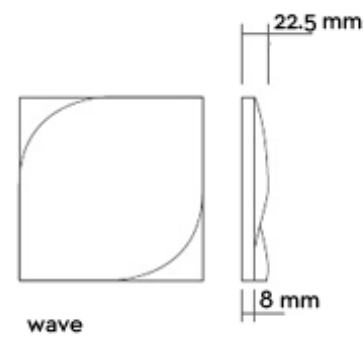

ash grey matte

graphite matte

TOWN & COUNTRY SURFACES

T-817 - Wow Tile

5x5 Designs

TOWN & COUNTRY SURFACES

T-817 - Wow Tile

10x10 Designs

5x10 Designs

TOWN & COUNTRY SURFACES

T-817 - Wow Tile

Hex Designs

Trim

TOWN & COUNTRY SURFACES

T-817 - Wow Tile

TOWN & COUNTRY SURFACES