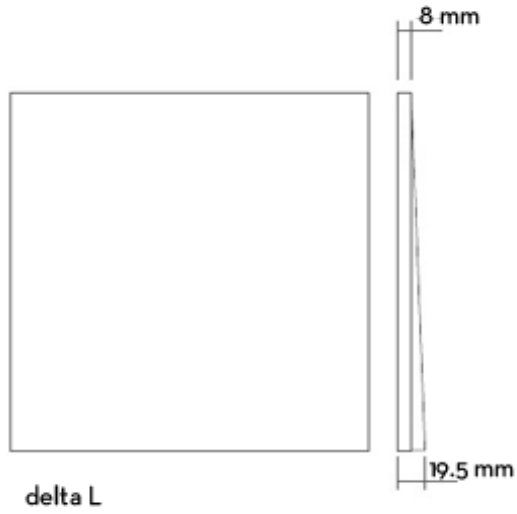

ash grey matte

graphite matte

TOWN & COUNTRY SURFACES

T-817 - Wow Tile

5x5 Designs

TOWN & COUNTRY SURFACES

T-817 - Wow Tile

10x10 Designs

5x10 Designs

TOWN & COUNTRY SURFACES

T-817 - Wow Tile

Hex Designs

Trim

TOWN & COUNTRY SURFACES

T-817 - Wow Tile

TOWN & COUNTRY SURFACES