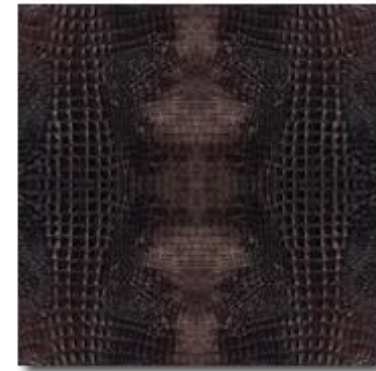

TOWN & COUNTRY SURFACES

T-809 Alphenberg Leather Tile

Field Sizes

18x18

Note: Custom sizes available- max size @ 19" x 47".