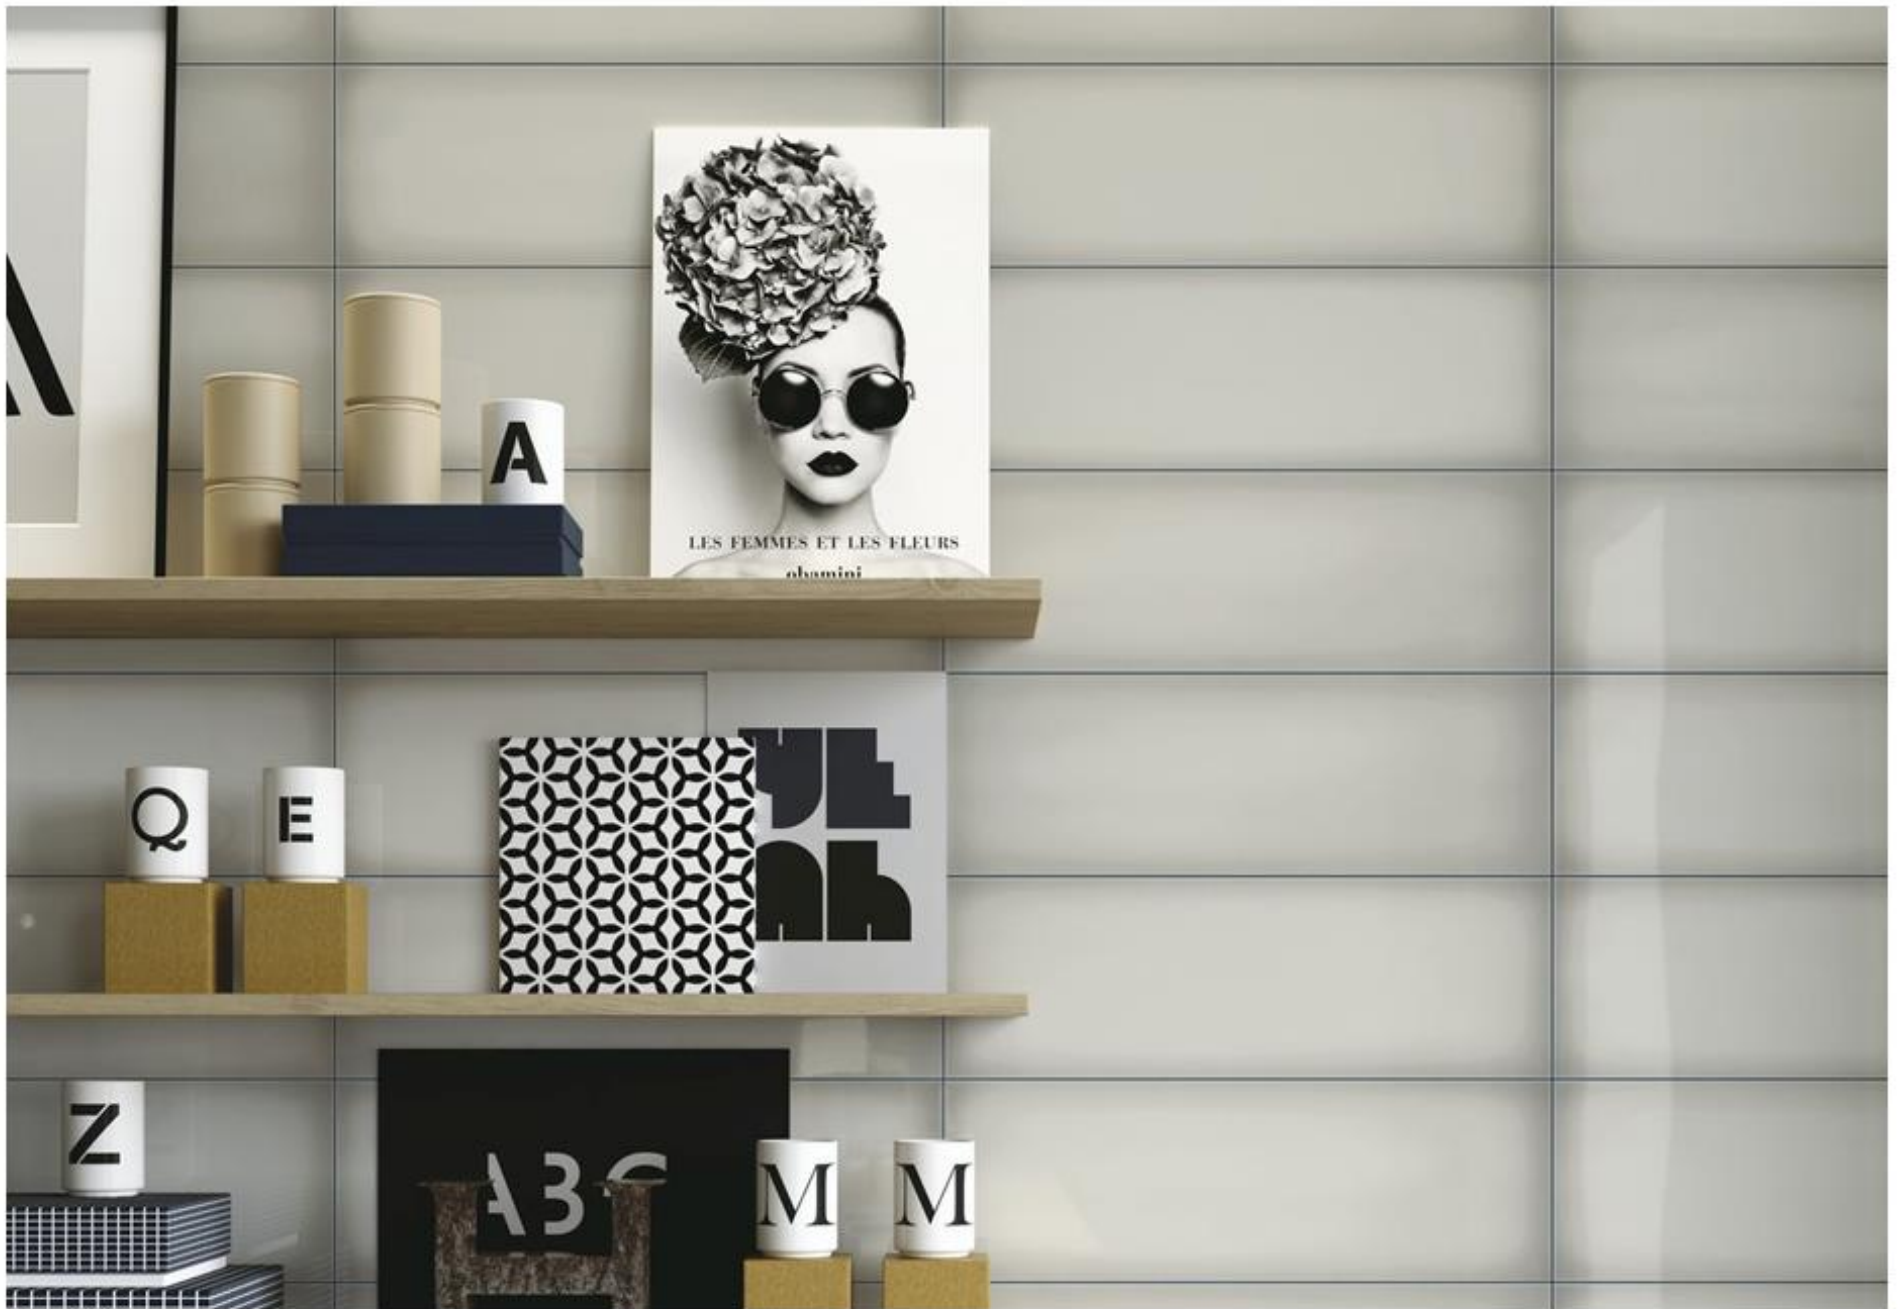

TOWN & COUNTRY SURFACES

T-739 - Glissade Collection