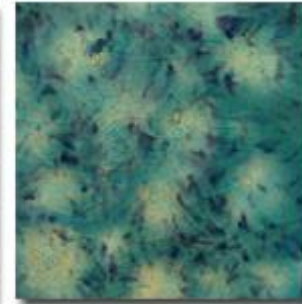

# TOWN & COUNTRY SURFACES

T-703 - Sienna Tile

Color Palette

aqua fresca

caribbean crackle

new star dust

marine blue

new watersprite