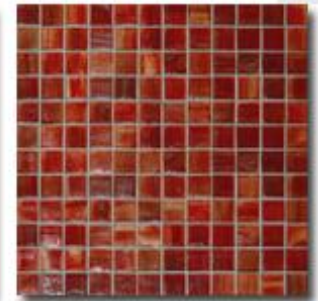

# TOWN & COUNTRY SURFACES

T-473 - Tozen from Lunada Bay

Color Palette

vanadium natural

vanadium silk

lithium natural

lithium silk

marrakech natural

marrakech silk

copper natural

copper silk

tin natural

tin silk

xenon natural

xenon silk

yttrium natural

# TOWN & COUNTRY SURFACES

T-473 - Tozen from Lunada Bay

Color Palette

strontium natural

strontium silk

selenium natural

selenium silk

arsenic natural