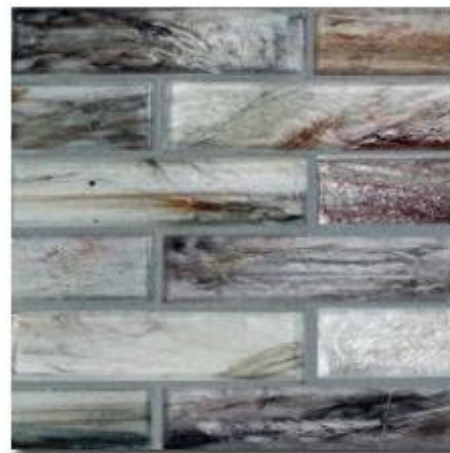

TOWN & COUNTRY SURFACES

T-473 - Tozen from Lunada Bay

Formats Available

1x4 brick