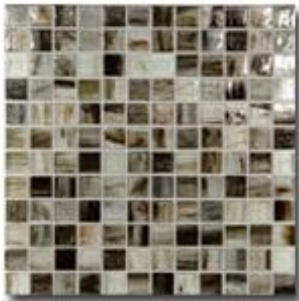

# TOWN & COUNTRY SURFACES

T-473 - Tozen from Lunada Bay

Color Palette

vanadium natural

vanadium silk

lithium natural

lithium silk

marrakech natural