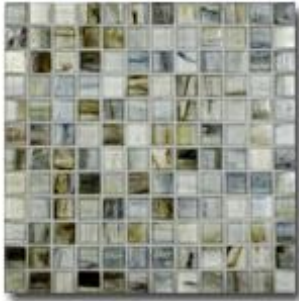

# TOWN & COUNTRY SURFACES

T-473 - Tozen from Lunada Bay

Color Palette

vanadium natural

vanadium silk

lithium natural

lithium silk

marrakech natural

marrakech silk

copper natural

copper silk

tin natural

tin silk

xenon natural

xenon silk

yttrium natural

yttrium silk

indium natural

indium silk

ahou natural

ahou silk

# TOWN & COUNTRY SURFACES

T-473 - Tozen from Lunada Bay

Color Palette

strontium natural

strontium silk

selenium natural

selenium silk

arsenic natural