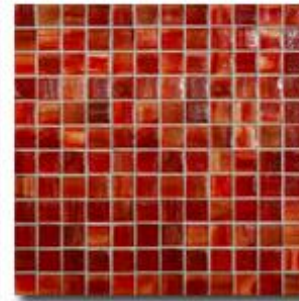

# TOWN & COUNTRY SURFACES

T-473 - Tozen from Lunada Bay

Color Palette

vanadium natural

vanadium silk

lithium natural

lithium silk

marrakech natural

marrakech silk

copper natural

copper silk

tin natural

tin silk

xenon natural

xenon silk

yttrium natural

# TOWN & COUNTRY SURFACES

T-473 - Tozen from Lunada Bay

Color Palette

strontium natural

strontium silk

selenium natural

selenium silk

arsenic natural