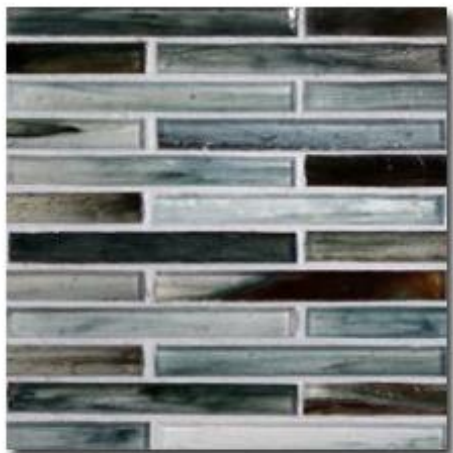

# TOWN & COUNTRY SURFACES

T-473 - Tozen from Lunada Bay

Color Palette

nickel natural

nickel silk

# TOWN & COUNTRY SURFACES

T-473 - Tozen from Lunada Bay

Formats Available

mini mosaic

pompei

mini brick

1x1

1/2x4 brick