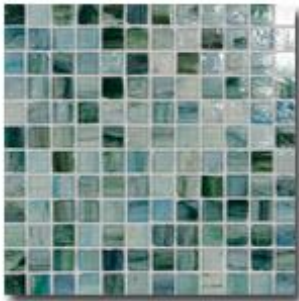

sumi-e by lunada bay

TOWN & COUNTRY SURFACES

T-473 - Sumi-e from Lunada Bay

Color Palette

karatsu natural

karatsu silk

hida natural

hida silk

Color Palette

ogari natural

ogari silk

atami natural

atami silk

kukai natural

kukai silk

izu natural

izu silk

hokkaido natural

hokkaido silk

kyoto natural

kyoto silk

ohara natural

ohara silk

sado natural