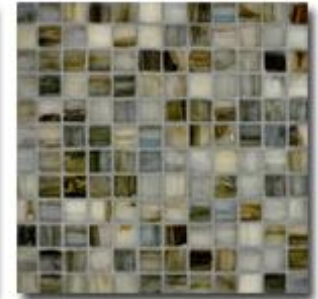

sumi-e by lunada bay

TOWN & COUNTRY SURFACES

T-473 - Sumi-e from Lunada Bay

Color Palette

karatsu natural

karatsu silk

hida natural

hida silk

sendai natural

sendai silk

hagi natural

hagi silk

zushi natural

zushi silk

chuzenji natural

chuzenji silk

Color Palette

ogari natural

ogari silk

atami natural

atami silk

kukai natural

kukai silk

izu natural