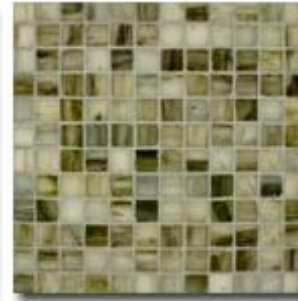

sumi-e by lunada bay

TOWN & COUNTRY SURFACES

T-473 - Sumi-e from Lunada Bay

Color Palette

karatsu natural

karatsu silk

hida natural

hida silk

Color Palette

ogari natural

ogari silk

atami natural

atami silk

kukai natural

kukai silk

izu natural

izu silk

hokkaido natural

hokkaido silk

kyoto natural

kyoto silk

ohara natural

ohara silk

sado natural