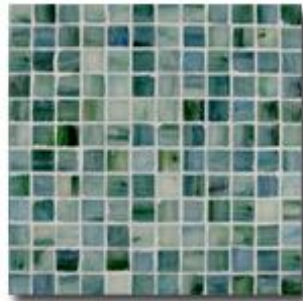

sumi-e by lunada bay

TOWN & COUNTRY SURFACES

T-473 - Sumi-e from Lunada Bay

Color Palette

karatsu natural

karatsu silk

hida natural

hida silk

morioka natural

morioka silk

sesshu natural

sesshu silk

tajimi natural

tajimi silk

TOWN & COUNTRY SURFACES

T-473 - Sumi-e from Lunada Bay

Color Palette

ogari natural

ogari silk

atami natural

atami silk

kukai natural

kukai silk

izu natural

izu silk

hokkaido natural

hokkaido silk

kyoto natural

kyoto silk

ohara natural

ohara silk

sado natural