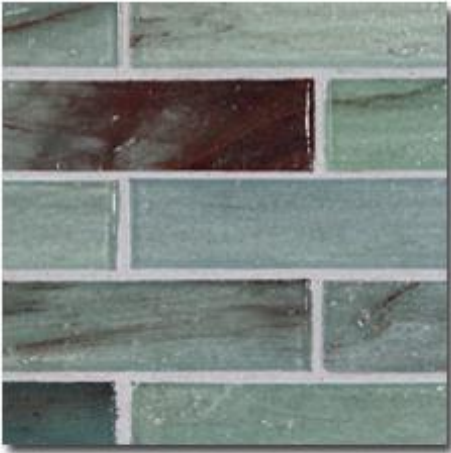

haisen by lunada bay

TOWN & COUNTRY SURFACES

T-473 - Haisen from Lunada Bay

Color Palette

light walnut natural

light walnut silk

sorrel natural

sorrel silk

citrine natural

citrine silk

umber natural

umber silk

sage natural

sage silk

argento natural

argento silk

teal natural

teal silk

aqua natural

aqua silk

azuline natural

azuline silk

TOWN & COUNTRY SURFACES

T-473 - Haisen from Lunada Bay

Color Palette

albicant natural

albicant silk

steel natural

steel silk

T-473 - Haisen from Lunada Bay

Formats Available

1x4 brick