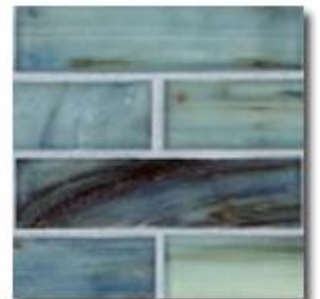

haisen by lunada bay

TOWN & COUNTRY SURFACES

T-473 - Haisen from Lunada Bay

Color Palette

light walnut natural

light walnut silk

sorrel natural

sorrel silk

citrine natural

citrine silk

umber natural

umber silk

sage natural

sage silk

argento natural

argento silk

teal natural

teal silk

aqua natural

aqua silk

azuline natural

azuline silk

TOWN & COUNTRY SURFACES

T-473 - Haisen from Lunada Bay

Color Palette

albicant natural

albicant silk

steel natural

steel silk

T-473 - Haisen from Lunada Bay

Formats Available

1x4 brick