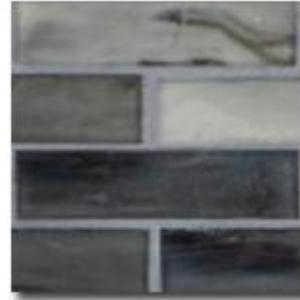

haisen by lunada bay

TOWN & COUNTRY SURFACES

T-473 - Haisen from Lunada Bay

Color Palette

light walnut natural

light walnut silk

sorrel natural

sorrel silk

teal natural

teal silk

aqua natural

aqua silk

azuline natural

azuline silk

TOWN & COUNTRY SURFACES

T-473 - Haisen from Lunada Bay

Color Palette

albicant natural

albicant silk

steel natural

steel silk

T-473 - Haisen from Lunada Bay

Formats Available

1x4 brick