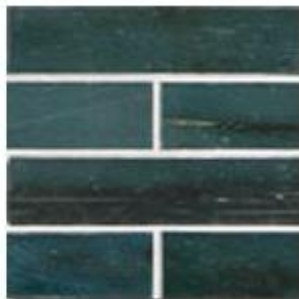

haisen by lunada bay

TOWN & COUNTRY SURFACES

T-473 - Haisen from Lunada Bay

Color Palette

light walnut natural

light walnut silk

sorrel natural

sorrel silk

citrine natural

citrine silk

umber natural

umber silk

sage natural

sage silk

argento natural

argento silk

teal natural

teal silk

aqua natural

aqua silk

azuline natural

azuline silk

TOWN & COUNTRY SURFACES

T-473 - Haisen from Lunada Bay

Color Palette

albicant natural

albicant silk

steel natural

steel silk

T-473 - Haisen from Lunada Bay

Formats Available

1x4 brick