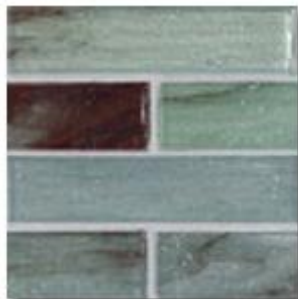

haisen by lunada bay

TOWN & COUNTRY SURFACES

T-473 - Haisen from Lunada Bay

Color Palette

light walnut natural

light walnut silk

sorrel natural

sorrel silk

citrine natural

citrine silk

umber natural

umber silk

sage natural

sage silk

argento natural

argento silk

teal natural

teal silk

aqua natural

aqua silk

azuline natural

azuline silk

TOWN & COUNTRY SURFACES

T-473 - Haisen from Lunada Bay

Color Palette

albicant natural

albicant silk

steel natural

steel silk

T-473 - Haisen from Lunada Bay

Formats Available

1x4 brick