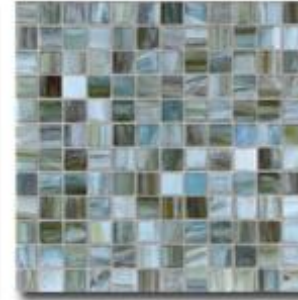

# TOWN & COUNTRY SURFACES

T-473 - Agate from Lunada Bay

Color Palette

verona pearl

verona silk

rimini pearl

rimini silk

pisa pearl