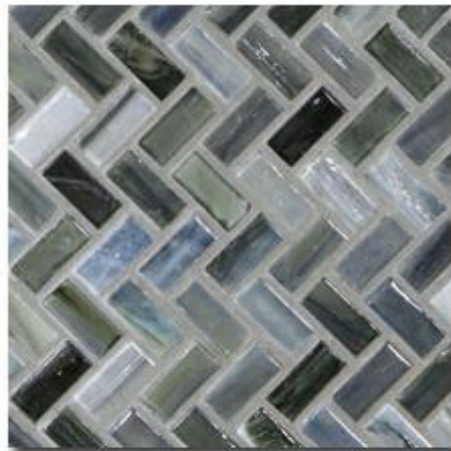

# TOWN & COUNTRY SURFACES

T-473 - Agate from Lunada Bay

Color Palette

asolo pearl

asolo silk

bari pearl

bari silk

cortona pearl

# TOWN & COUNTRY SURFACES

T-473 - Agate from Lunada Bay

Available Formats

1x4 brick

martini

moyou

rio

taiko

herringbone