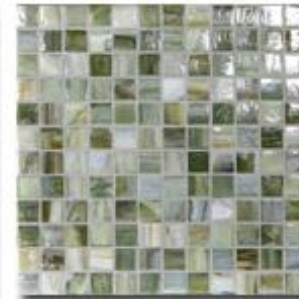

# TOWN & COUNTRY SURFACES

T-473 - Agate from Lunada Bay

Color Palette

asolo pearl

asolo silk

bari pearl

bari silk

cortona pearl

cortona silk

bassano pearl

bassano silk

lucca pearl

lucca silk

pienza pearl

pienza silk

venezia pearl