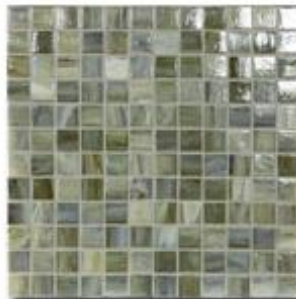

vicenza pearl