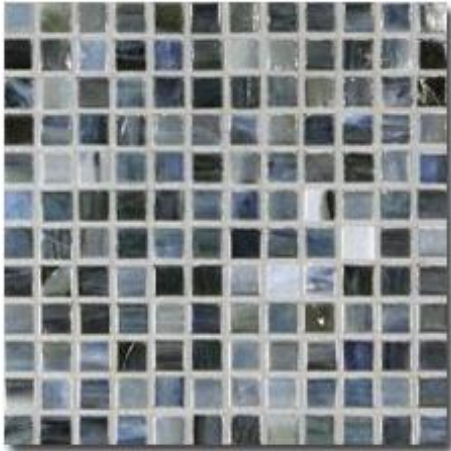

# TOWN & COUNTRY SURFACES

T-473 - Agate from Lunada Bay

Color Palette

asolo pearl

asolo silk

bari pearl

bari silk

cortona pearl

# TOWN & COUNTRY SURFACES

T-473 - Agate from Lunada Bay

Color Palette

verona pearl

verona silk

rimini pearl

rimini silk

pisa pearl

# TOWN & COUNTRY SURFACES

T-473 - Agate from Lunada Bay

Available Formats

mini mosaic

pompei

mini brick

1x1

hex