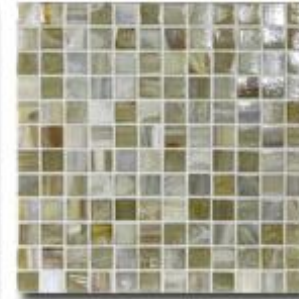

# TOWN & COUNTRY SURFACES

T-473 - Agate from Lunada Bay

Color Palette

asolo pearl

asolo silk

bari pearl

bari silk

cortona pearl

cortona silk

bassano pearl

bassano silk

lucca pearl

lucca silk

pienza pearl

pienza silk

venezia pearl