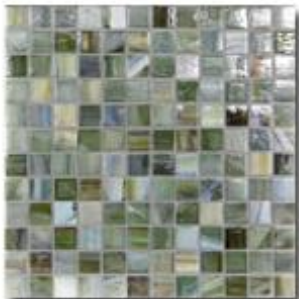

# TOWN & COUNTRY SURFACES

T-473 - Agate from Lunada Bay

Color Palette

asolo pearl

asolo silk

bari pearl

bari silk

cortona pearl

cortona silk

bassano pearl

bassano silk

lucca pearl

lucca silk

pienza pearl

pienza silk

venezia pearl