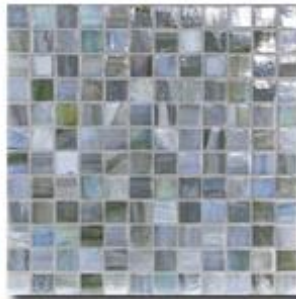

# TOWN & COUNTRY SURFACES

T-473 - Agate from Lunada Bay

Color Palette

asolo pearl

asolo silk

bari pearl

bari silk

cortona pearl

cortona silk

bassano pearl

bassano silk

lucca pearl

lucca silk

pienza pearl

pienza silk

venezia pearl